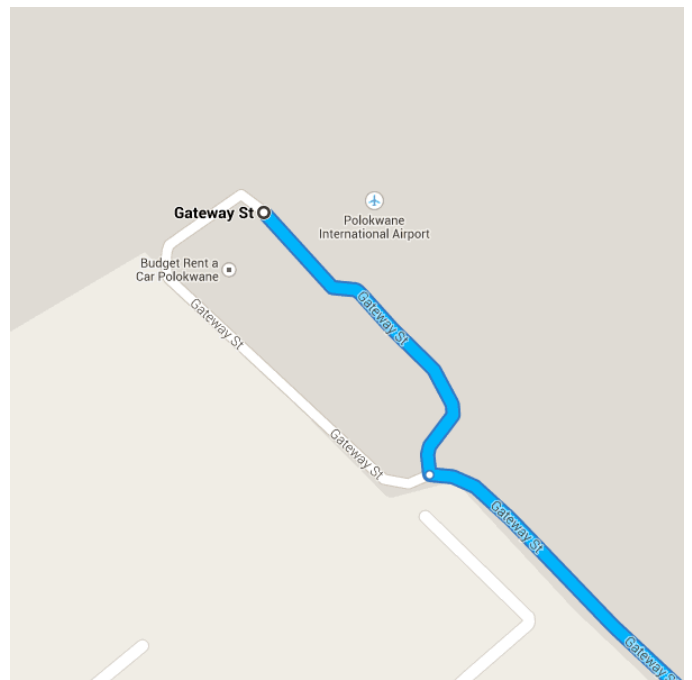

Directions from Polokwane to Baleni

○ Polokwane Airport

Follow Gateway St to Landdros Mare St

1.9 km / 3 min

- ↑ 1. Head southeast on Gateway St
350 m
- ↶ 2. Turn left to stay on Gateway St
1.5 km

Follow R81

150 km / 2 h 13 min

- ↶ 3. Turn left onto Landdros Mare St
1.2 km
- ↷ 4. Turn right onto Veldspaat St
Go through 1 roundabout

- ↶ 5. Turn left onto **Munnik Ave** 3.8 km

- ↑ 6. Continue onto **R81** 1.1 km

- ↶ 7. Turn left to stay on **R81** 72.5 km

- ↶ 7. Turn left to stay on **R81** 71.3 km

Drive to your destination

-
- 37.7 km / 54 min
- ↷ 8. Turn right 29.5 km

 - ↶ 9. Turn left 5.4 km

 - ↶ 10. Turn left 1.4 km

 - ↷ 11. Turn right 1.4 km

📍 Baleni

Sautini, Limpopo, South Africa

These directions are for planning purposes only. You may find that construction projects, traffic, weather, or other events may cause conditions to differ from the map results, and you should plan your route accordingly. You must obey all signs or notices regarding your route.