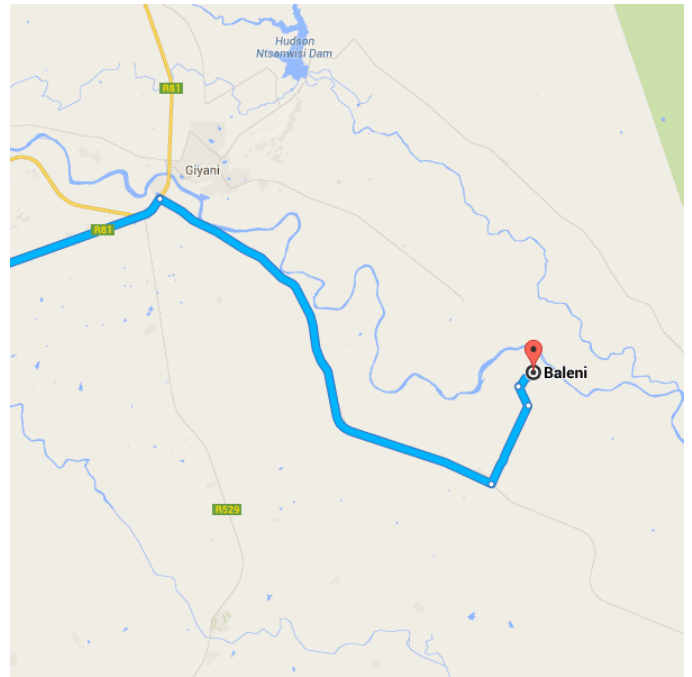

Directions from Polokwane to Baleni

○ Polokwane Airport

Follow Gateway St to Landdros Mare St

1.9 km / 3 min

- ↑ 1. Head southeast on Gateway St
350 m
- ↶ 2. Turn left to stay on Gateway St
1.5 km

Follow R81

150 km / 2 h 13 min

- ↶ 3. Turn left onto Landdros Mare St
1.2 km
- ↷ 4. Turn right onto Veldspaat St
Go through 1 roundabout

- ↶ 5. Turn left onto **Munnik Ave** 3.8 km

- ↑ 6. Continue onto **R81** 1.1 km

- ↶ 7. Turn left to stay on **R81** 72.5 km

- ↶ 7. Turn left to stay on **R81** 71.3 km

Drive to your destination

-
- 37.7 km / 54 min
- ↷ 8. Turn right 29.5 km

 - ↶ 9. Turn left 5.4 km

 - ↶ 10. Turn left 1.4 km

 - ↷ 11. Turn right 1.4 km

📍 Baleni

Sautini, Limpopo, South Africa

These directions are for planning purposes only. You may find that construction projects, traffic, weather, or other events may cause conditions to differ from the map results, and you should plan your route accordingly. You must obey all signs or notices regarding your route.