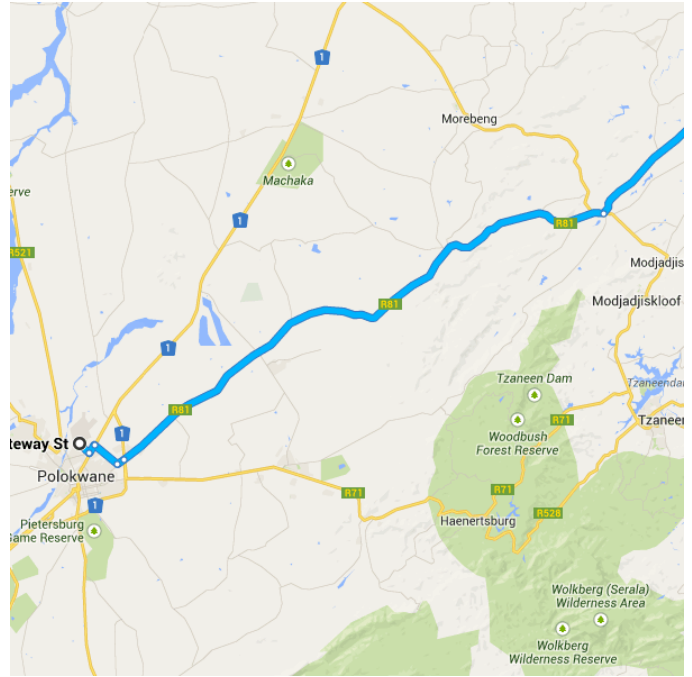

Directions from Polokwane to Baleni

○ Polokwane Airport

Follow Gateway St to Landdros Mare St

1.9 km / 3 min

- ↑ 1. Head southeast on Gateway St
350 m
- ↶ 2. Turn left to stay on Gateway St
1.5 km

Follow R81

150 km / 2 h 13 min

- ↶ 3. Turn left onto Landdros Mare St
1.2 km
- ↷ 4. Turn right onto Veldspaat St
Go through 1 roundabout

- ↶ 5. Turn left onto **Munnik Ave** 3.8 km

- ↑ 6. Continue onto **R81** 1.1 km

- ↶ 7. Turn left to stay on **R81** 72.5 km

- ↶ 7. Turn left to stay on **R81** 71.3 km

Drive to your destination

-
- 37.7 km / 54 min
- ↷ 8. Turn right 29.5 km

 - ↶ 9. Turn left 5.4 km

 - ↶ 10. Turn left 1.4 km

 - ↷ 11. Turn right 1.4 km

📍 Baleni

Sautini, Limpopo, South Africa

These directions are for planning purposes only. You may find that construction projects, traffic, weather, or other events may cause conditions to differ from the map results, and you should plan your route accordingly. You must obey all signs or notices regarding your route.