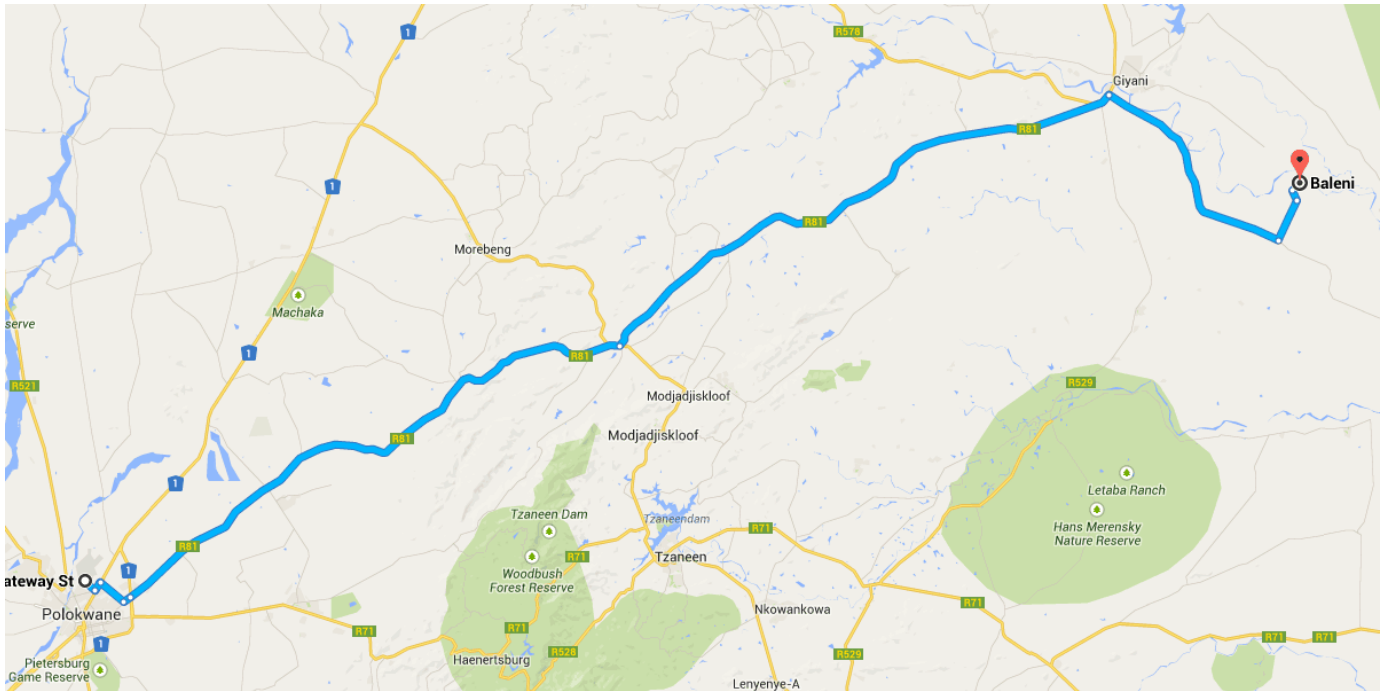

Directions from Polokwane to Baleni

○ Polokwane Airport

Follow Gateway St to Landdros Mare St

1.9 km / 3 min

- ↑ 1. Head southeast on Gateway St
350 m
- ↶ 2. Turn left to stay on Gateway St
1.5 km

Follow R81

150 km / 2 h 13 min

- ↶ 3. Turn left onto Landdros Mare St
1.2 km
- ↷ 4. Turn right onto Veldspaat St
Go through 1 roundabout

- ↶ 5. Turn left onto **Munnik Ave** 3.8 km

- ↑ 6. Continue onto **R81** 1.1 km

- ↶ 7. Turn left to stay on **R81** 72.5 km

- ↶ 7. Turn left to stay on **R81** 71.3 km

Drive to your destination

-
- 37.7 km / 54 min
- ↷ 8. Turn right 29.5 km

 - ↶ 9. Turn left 5.4 km

 - ↶ 10. Turn left 1.4 km

 - ↷ 11. Turn right 1.4 km

📍 Baleni

Sautini, Limpopo, South Africa

These directions are for planning purposes only. You may find that construction projects, traffic, weather, or other events may cause conditions to differ from the map results, and you should plan your route accordingly. You must obey all signs or notices regarding your route.