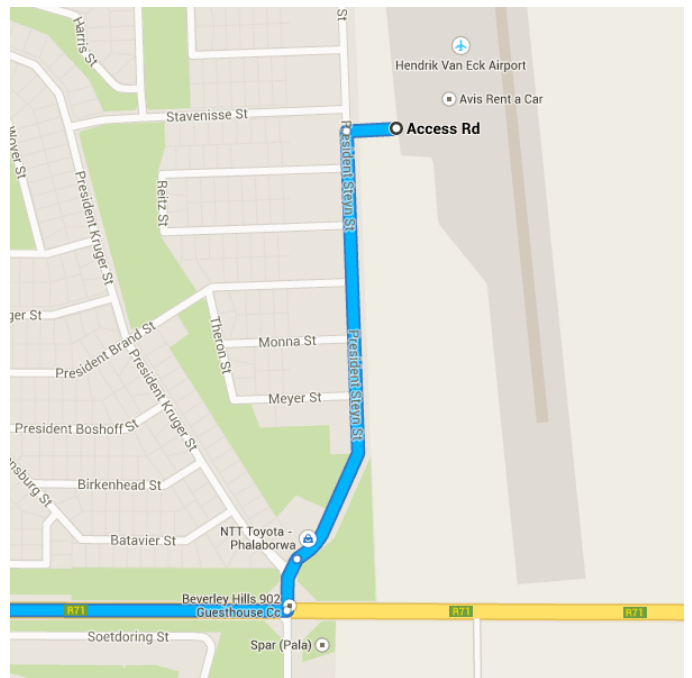

Directions from Phalaborwa Airport to Baleni

○ Phalaborwa Airport

Phalaborwa 1390

Take **President Steyn St** to **Hendrik Van Eck St**

1.1 km / 2 min

- ↑ 1. Head **west** on **Access Rd** toward **President Steyn St**
97 m
- ↶ 2. Turn **left** onto **President Steyn St**
850 m
- ↶ 3. Take the **1st left** onto **Koper St**
110 m

Drive along R71

45.7 km / 51 min

- ↷ 4. Turn **right** onto **Hendrik Van Eck St**
2.5 km
- ↑ 5. Continue onto **R71**
15.4 km

- ↻ 6. Turn right

 11.9 km
- ↻ 7. Slight right

 15.9 km

- ↶ Turn left

 12.0 km / 20 min
- ↶ Turn left

 18.5 km / 23 min

Drive to your destination

_____ 8.1 km / 18 min

- ↻ 10. Turn right

 5.4 km
- ↶ 11. Turn left

 1.4 km
- ↻ 12. Turn right

 1.4 km

📍 Baleni

Sautini, Limpopo, South Africa

These directions are for planning purposes only. You may find that construction projects, traffic, weather, or other events may cause conditions to differ from the map results, and you should plan your route accordingly. You must obey all signs or notices regarding your route.