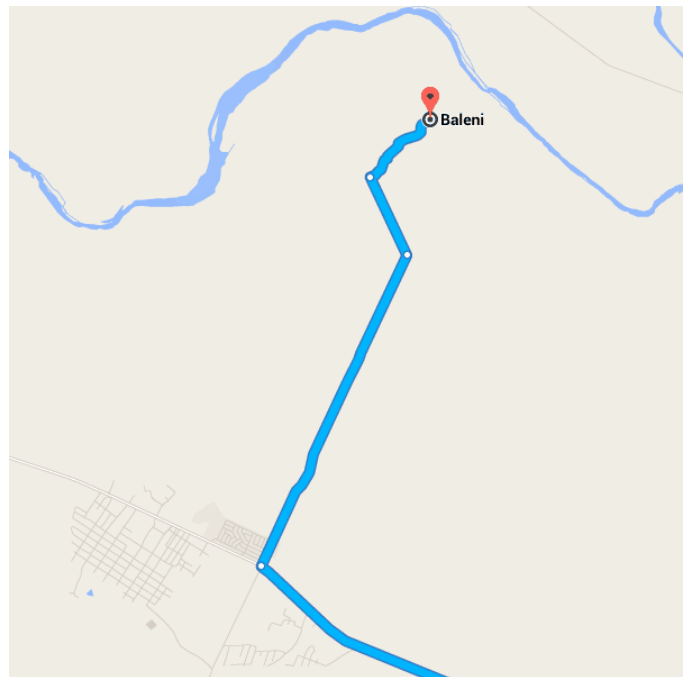

Directions from Phalaborwa Airport to Baleni

○ Phalaborwa Airport

Phalaborwa 1390

Take **President Steyn St** to **Hendrik Van Eck St**

1.1 km / 2 min

- ↑ 1. Head **west** on **Access Rd** toward **President Steyn St**
97 m
- ↶ 2. Turn **left** onto **President Steyn St**
850 m
- ↶ 3. Take the **1st left** onto **Koper St**
110 m

Drive along R71

45.7 km / 51 min

- ↷ 4. Turn **right** onto **Hendrik Van Eck St**
2.5 km
- ↑ 5. Continue onto **R71**
15.4 km

- ↻ 6. Turn right

 11.9 km
- ↻ 7. Slight right

 15.9 km

- ↶ Turn left

 12.0 km / 20 min
- ↶ Turn left

 18.5 km / 23 min

Drive to your destination

_____ 8.1 km / 18 min

- ↻ 10. Turn right

 5.4 km
- ↶ 11. Turn left

 1.4 km
- ↻ 12. Turn right

 1.4 km

📍 Baleni

Sautini, Limpopo, South Africa

These directions are for planning purposes only. You may find that construction projects, traffic, weather, or other events may cause conditions to differ from the map results, and you should plan your route accordingly. You must obey all signs or notices regarding your route.