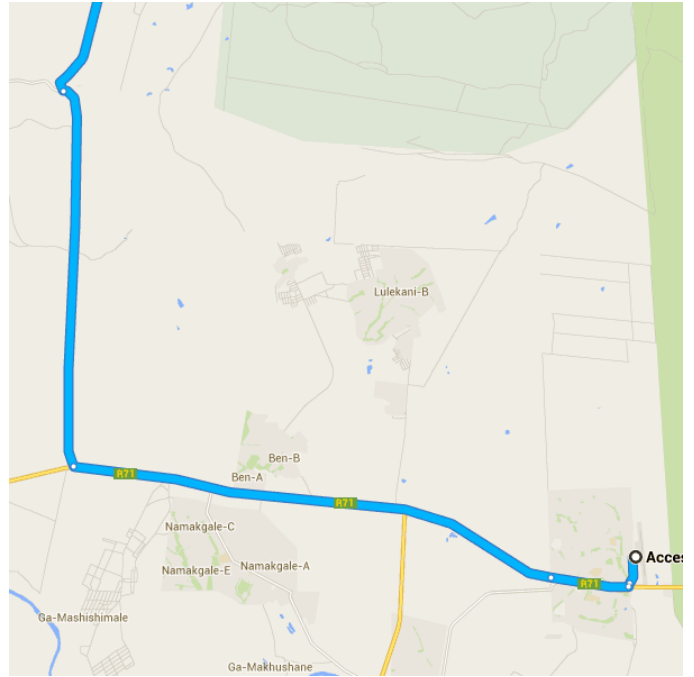

Directions from Phalaborwa Airport to Baleni

○ Phalaborwa Airport

Phalaborwa 1390

Take **President Steyn St** to **Hendrik Van Eck St**

1.1 km / 2 min

- ↑ 1. Head **west** on **Access Rd** toward **President Steyn St**
97 m
- ↶ 2. Turn **left** onto **President Steyn St**
850 m
- ↶ 3. Take the **1st left** onto **Koper St**
110 m

Drive along R71

45.7 km / 51 min

- ↷ 4. Turn **right** onto **Hendrik Van Eck St**
2.5 km
- ↑ 5. Continue onto **R71**
15.4 km

- ↻ 6. Turn right

 11.9 km
- ↻ 7. Slight right

 15.9 km

- ↶ Turn left

 12.0 km / 20 min
- ↶ Turn left

 18.5 km / 23 min

Drive to your destination

_____ 8.1 km / 18 min

- ↻ 10. Turn right

 5.4 km
- ↶ 11. Turn left

 1.4 km
- ↻ 12. Turn right

 1.4 km

📍 Baleni

Sautini, Limpopo, South Africa

These directions are for planning purposes only. You may find that construction projects, traffic, weather, or other events may cause conditions to differ from the map results, and you should plan your route accordingly. You must obey all signs or notices regarding your route.