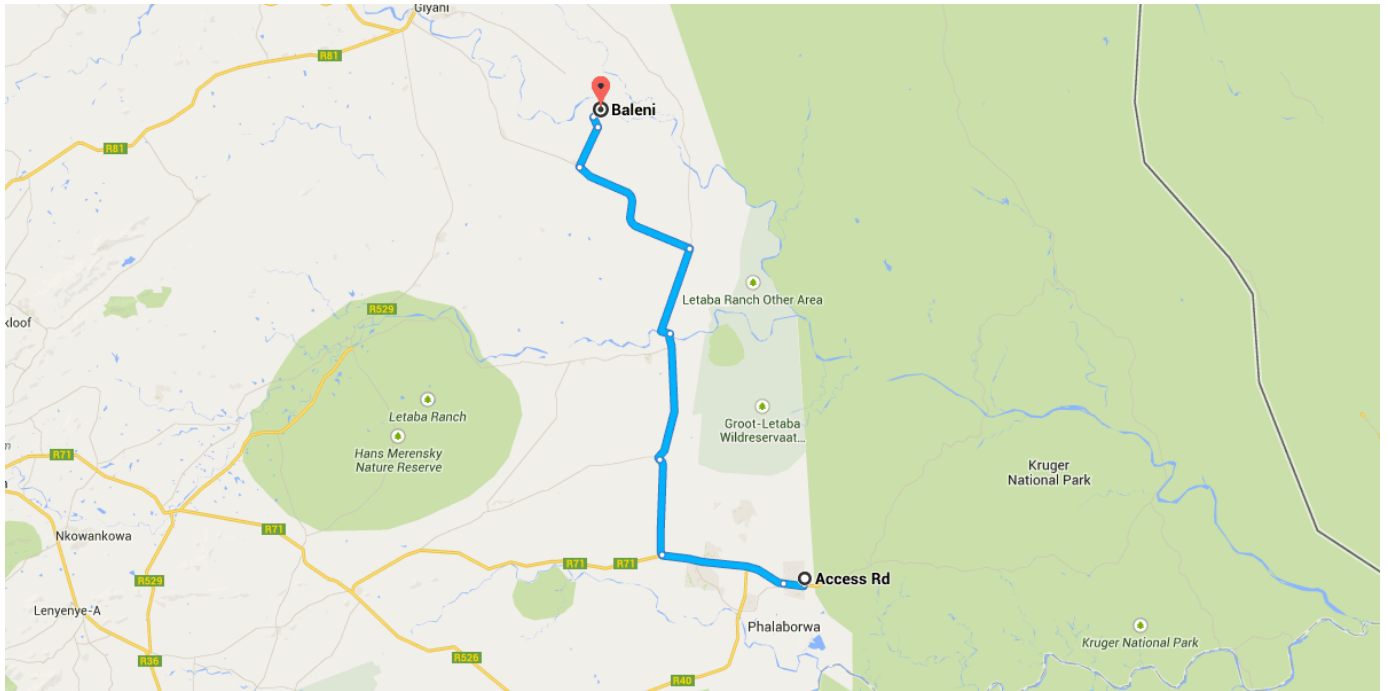

Directions from Phalaborwa Airport to Baleni

○ Phalaborwa Airport

Phalaborwa 1390

Take **President Steyn St** to **Hendrik Van Eck St**

1.1 km / 2 min

- ↑ 1. Head **west** on **Access Rd** toward **President Steyn St**
97 m
- ↶ 2. Turn **left** onto **President Steyn St**
850 m
- ↶ 3. Take the **1st left** onto **Koper St**
110 m

Drive along R71

45.7 km / 51 min

- ↷ 4. Turn **right** onto **Hendrik Van Eck St**
2.5 km
- ↑ 5. Continue onto **R71**
15.4 km

- ↻ 6. Turn right

 11.9 km
- ↻ 7. Slight right

 15.9 km

- ↶ Turn left

 12.0 km / 20 min
- ↶ Turn left

 18.5 km / 23 min

Drive to your destination

_____ 8.1 km / 18 min

- ↻ 10. Turn right

 5.4 km
- ↶ 11. Turn left

 1.4 km
- ↻ 12. Turn right

 1.4 km

📍 Baleni

Sautini, Limpopo, South Africa

These directions are for planning purposes only. You may find that construction projects, traffic, weather, or other events may cause conditions to differ from the map results, and you should plan your route accordingly. You must obey all signs or notices regarding your route.